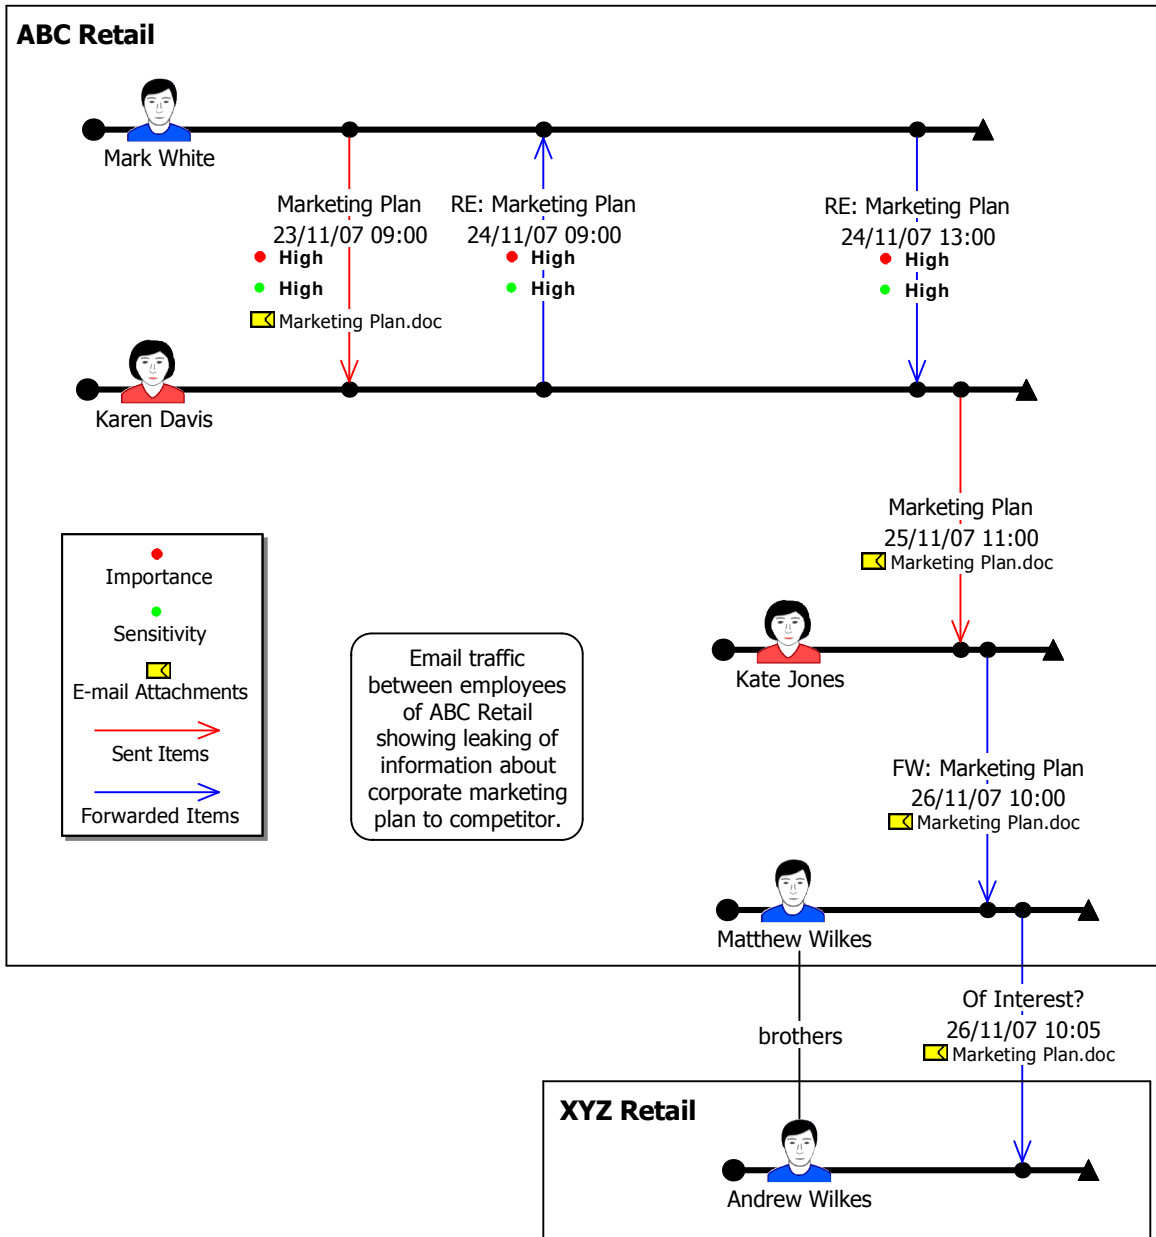

CORPORATE INFORMATION LEAKS

CHART PREPARED BY
CLAIRE LAMBELL
INSIGHT ANALYSIS & CONSULTING
PO BOX 527
BLACK ROCK, VIC, 3193
AUSTRALIA
P: + 61 (0)3 95150755
W: www.insightanalysis.com.au
E: enquiries@insightanalysis.com.au

DISCLAIMER
All persons, events and information depicted in this chart are fictitious and for demonstration purposes only.

(C) Insight Analysis & Consulting 2008

insight analysis & consulting®