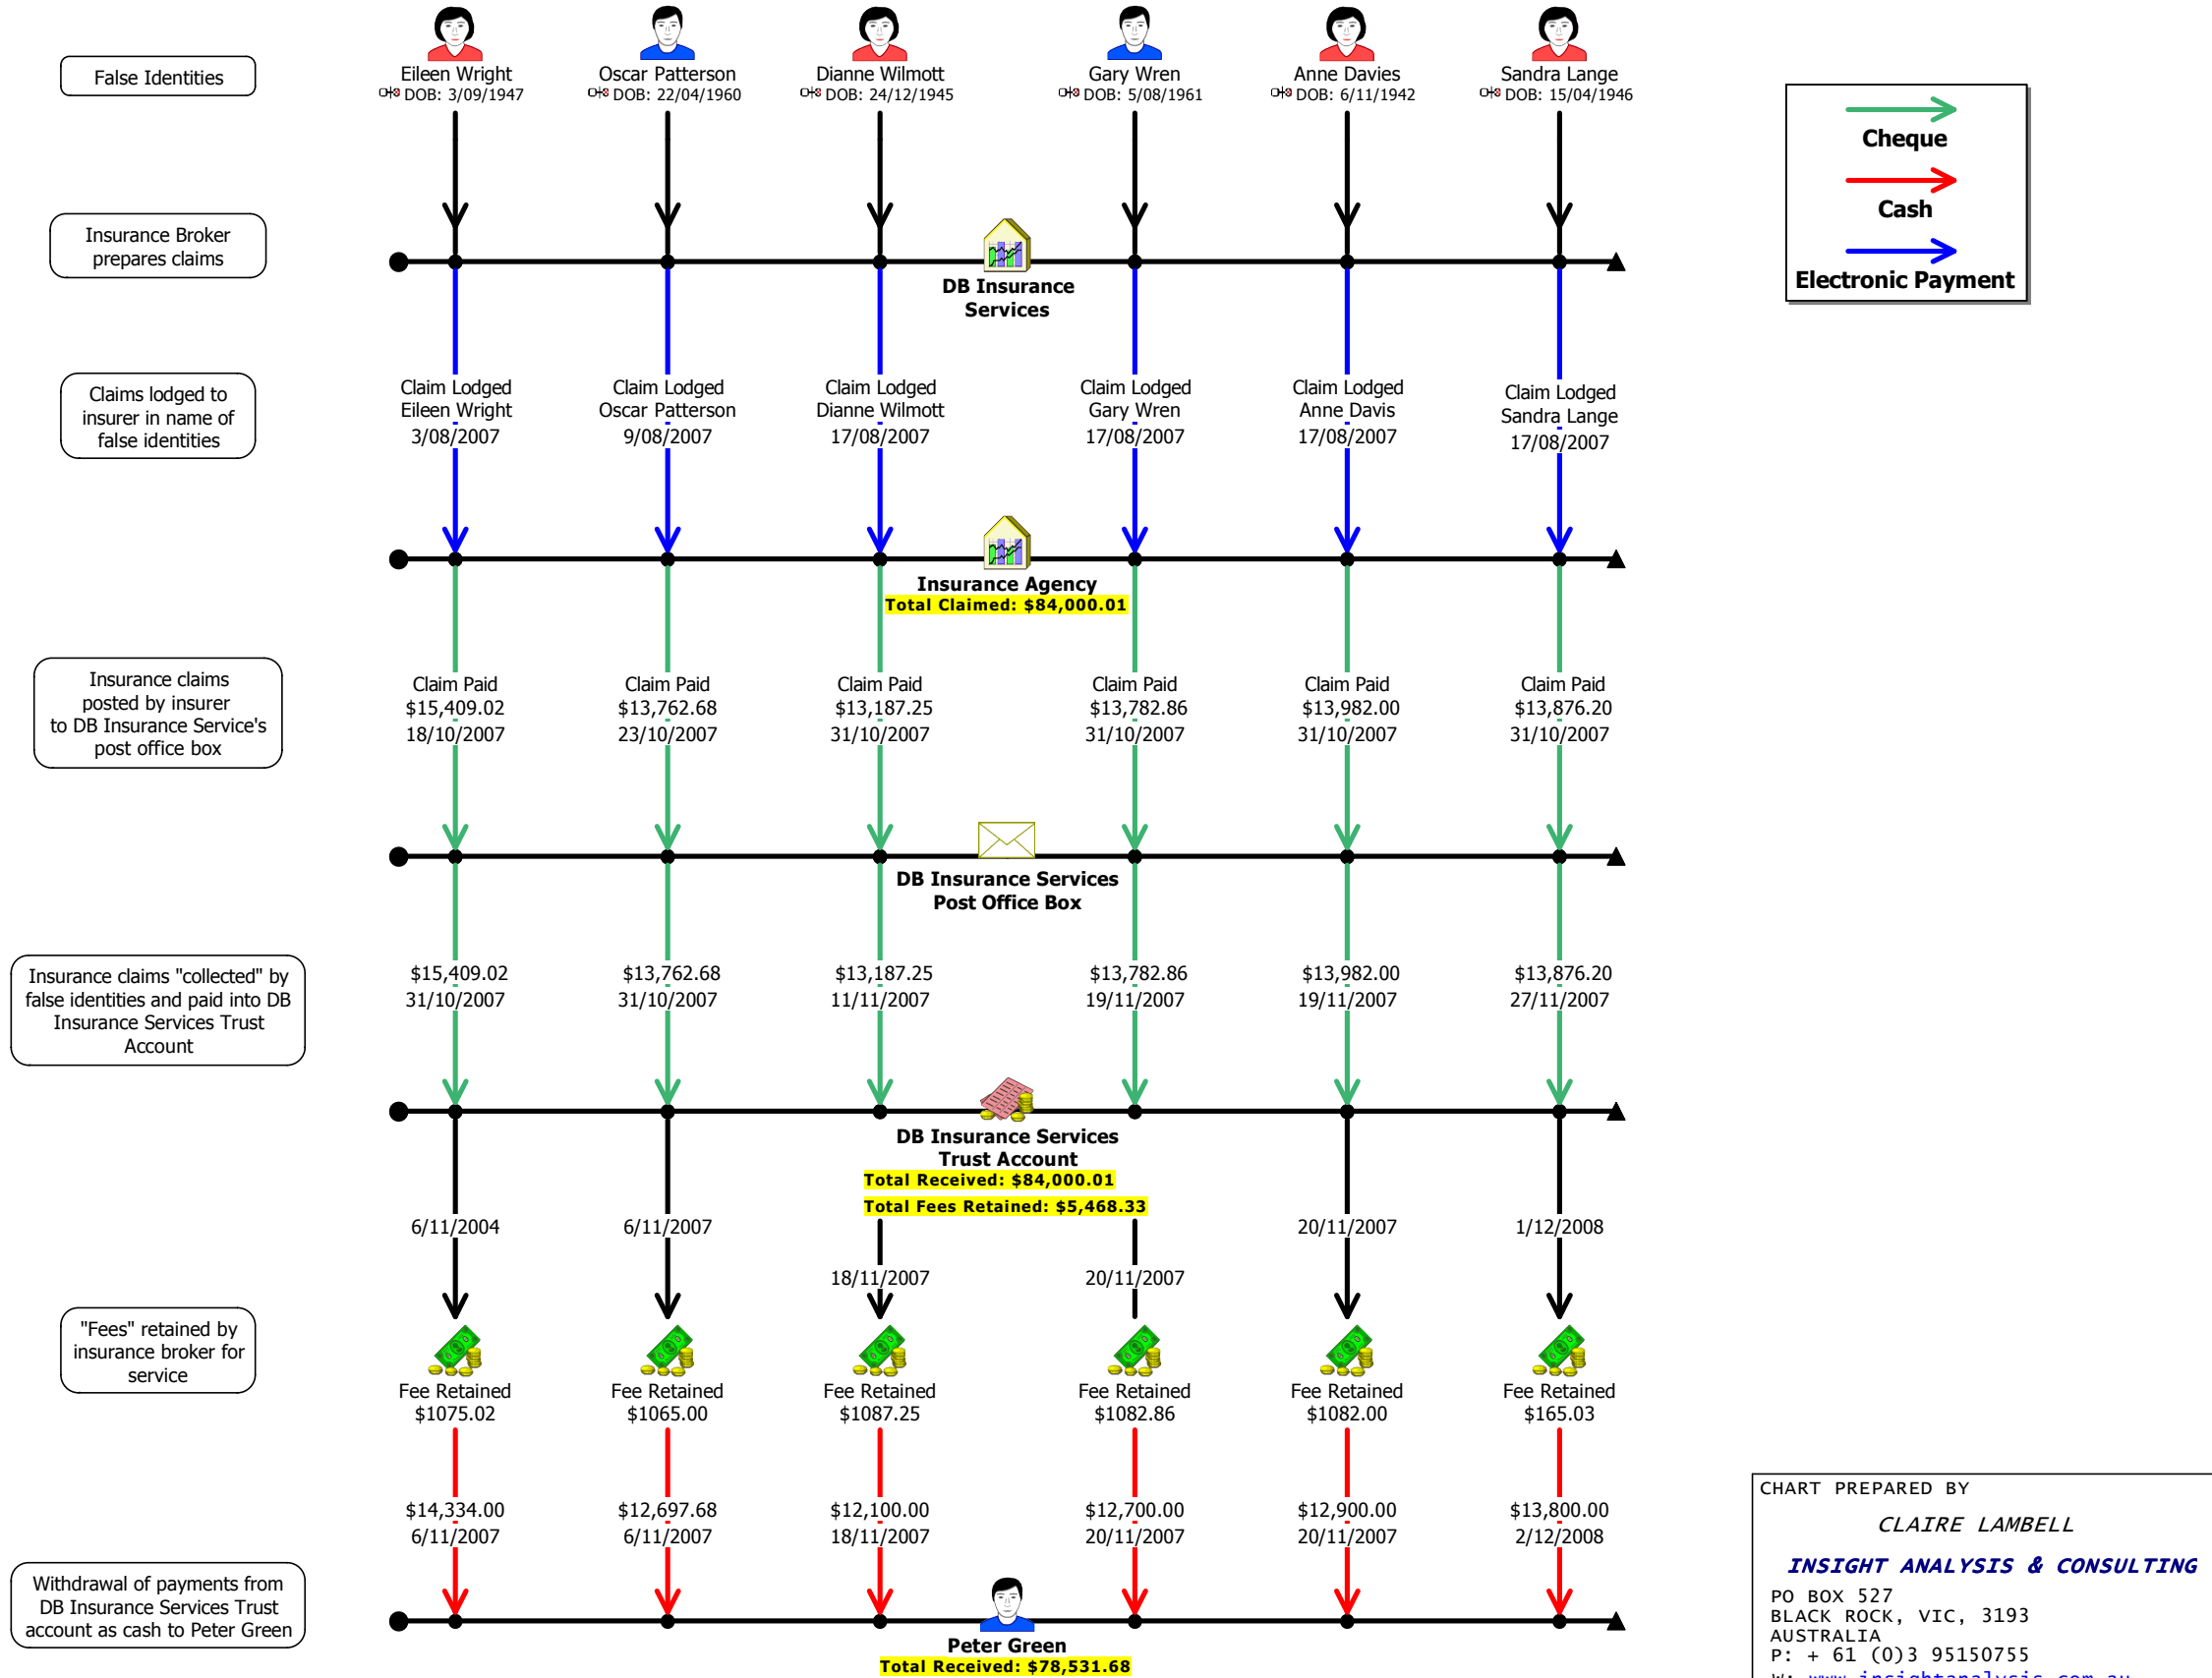

IDENTITY FRAUD

CHART PREPARED BY
CLAIRE LAMBELL
INSIGHT ANALYSIS & CONSULTING
 PO BOX 527
 BLACK ROCK, VIC, 3193
 AUSTRALIA
 P: + 61 (0)3 95150755
 W: www.insightanalysis.com.au
 E: enquiries@insightanalysis.com.au

DISCLAIMER
 All persons, events and information depicted in this chart are fictitious and for demonstration purposes only.

(C) Insight Analysis & Consulting 2008