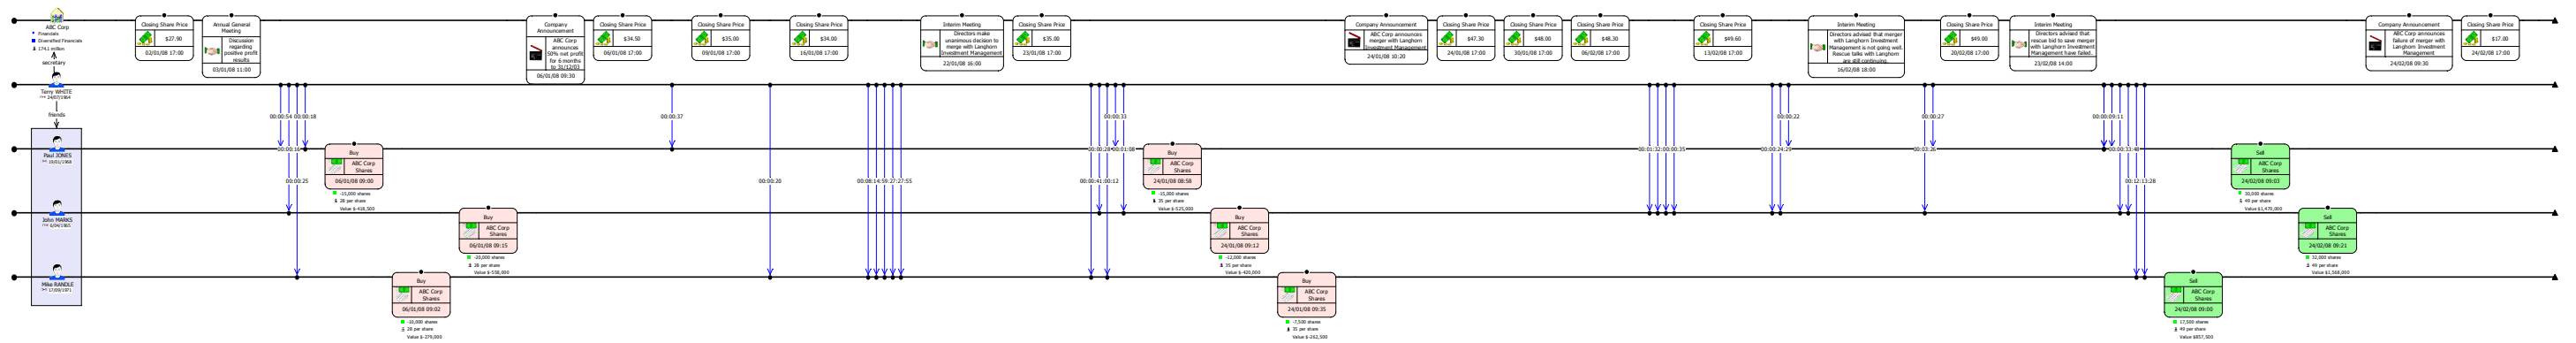

INSIDER TRADING

Buy Shares Sell Shares Phone Calls

W: www.insightanalysis.com.au

E: enquiries@insightanalysis.com.au